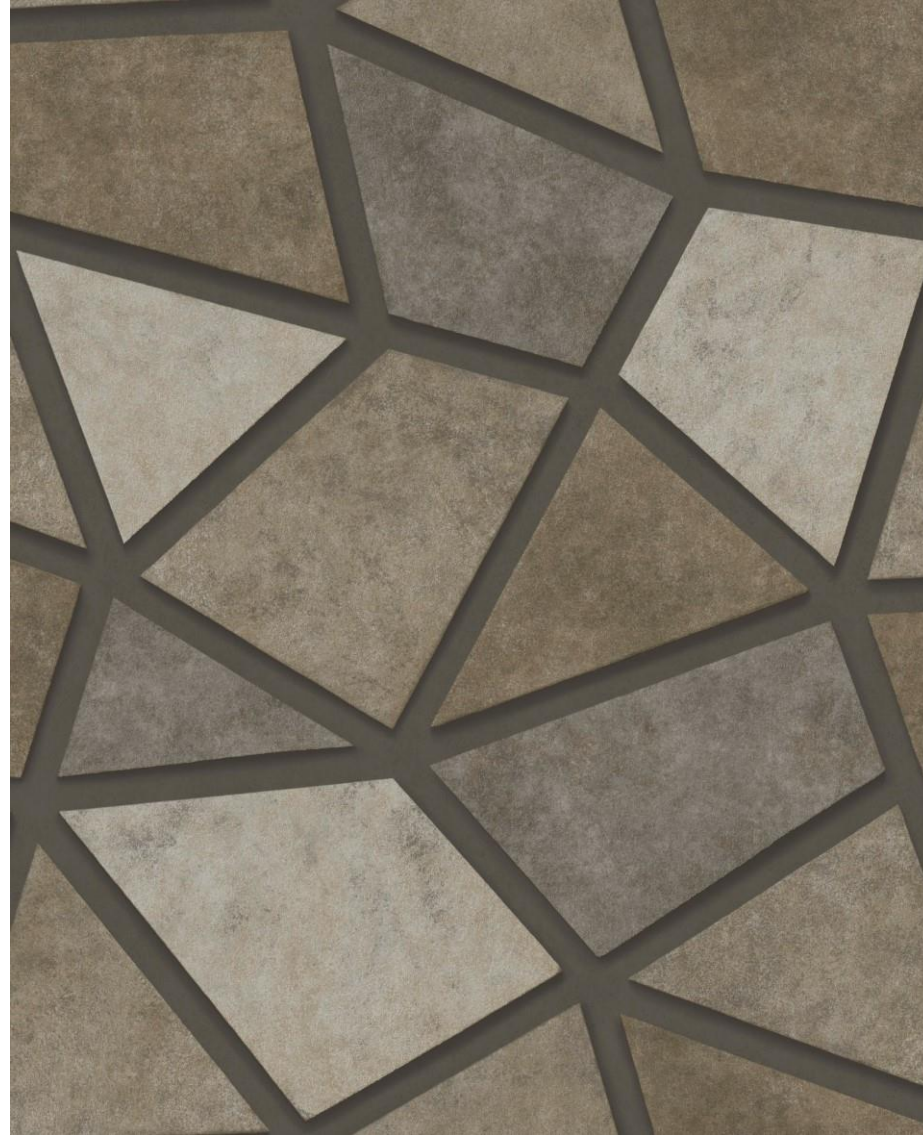

Ref. FD25348

MEDIDA

10.05 m x 0.52

Rep. 53/26.5 cm

Entrega
inmediata